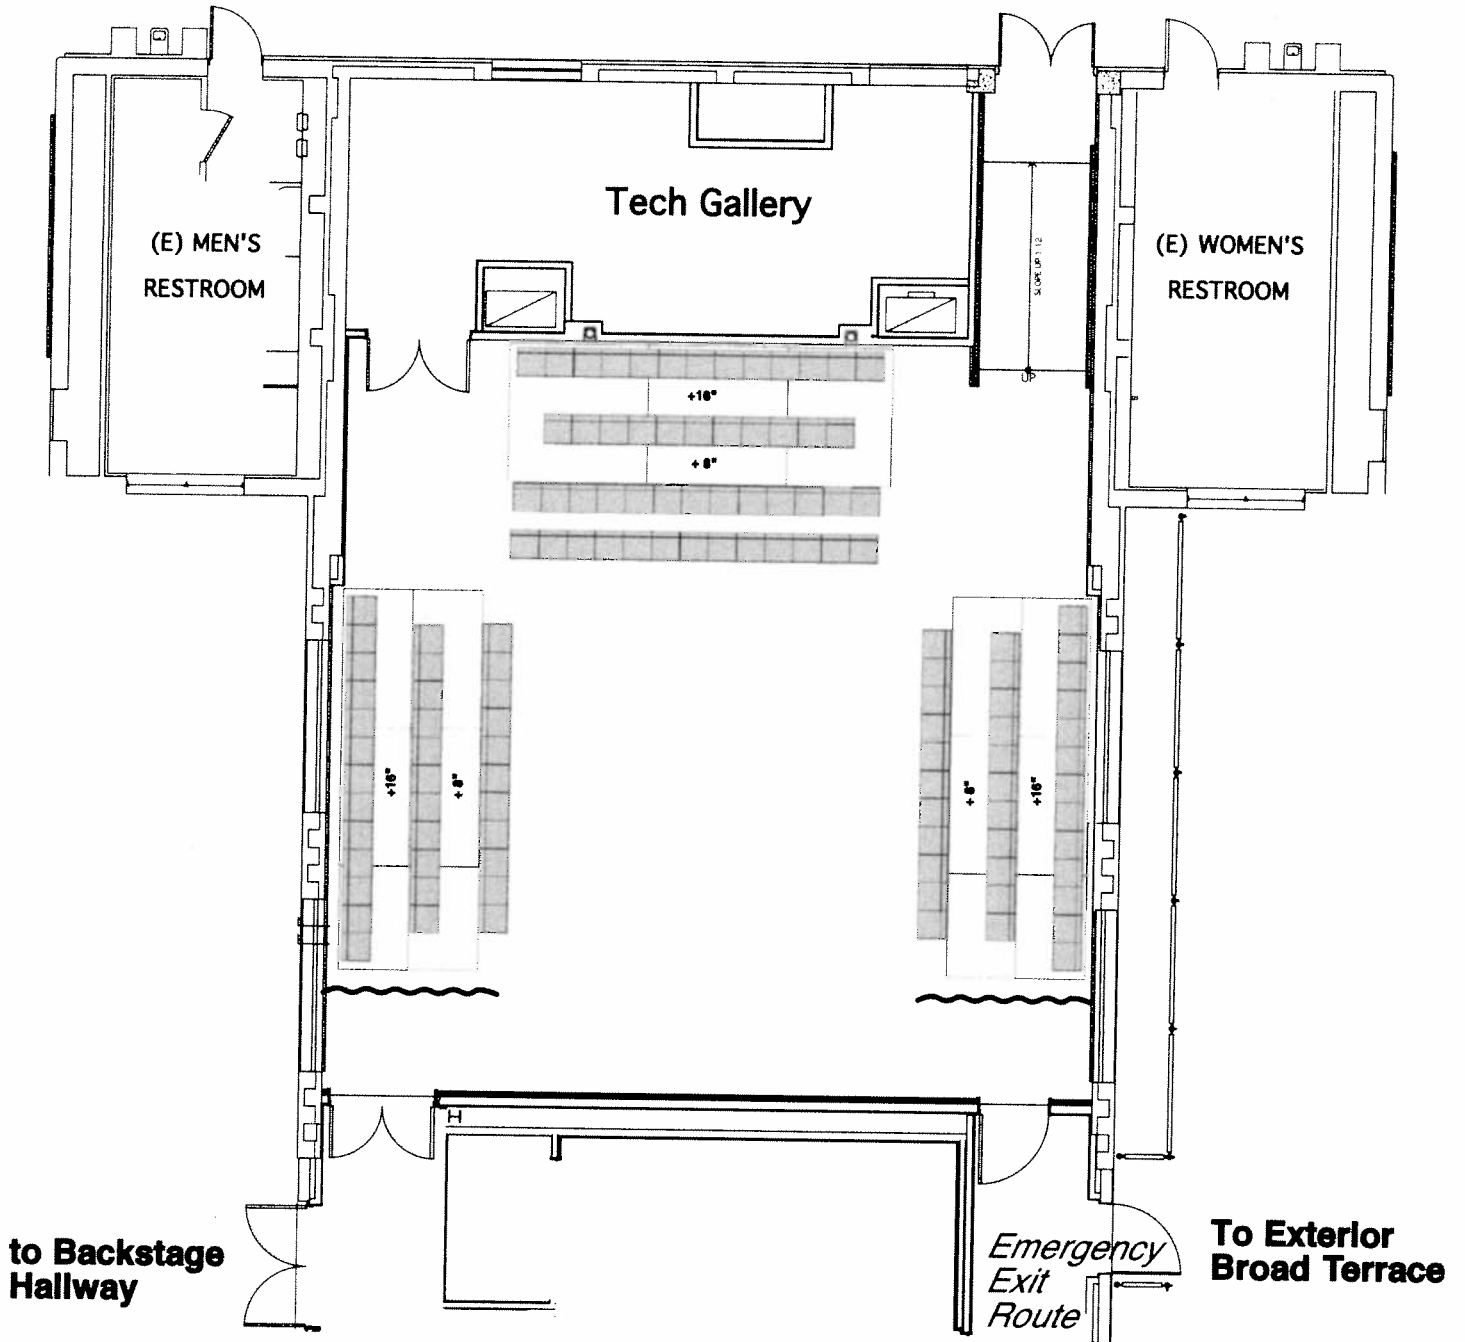

THE EDYE SECOND SPACE

10/15/11

The Edye is 43' x 43' empty (1,849 sq. ft.). There is no stage. Chairs are on the floor and on risers.

The performance area with platform risers for seating is 20'w x 31' 1" with ground row chairs and 25'w x 34' 1" with no chairs on floor.

We cannot stack platforms, but we do have legs that are one step higher so we can go to three levels of seating.

There is a control booth for lights, sound and AV.

The projection screen is 8' 6" tall x 11' wide and can be operated from the booth. With the bottom of the screen at about 7' above the floor, there should not be sightline issues. The projector is a Sanyo PLC XP50/L.

For audio, we have an Allen & Heath board running crown amps over Renkis Hines speakers. It is set up to be very flexible, but there is no set up for surround sound, stereo only.

The podium's width is 1' 9-1/2" and its length is 3' 7". Banners can be affixed using painter' tape. The podium must be requested when an event is booked or it may not be available.

A 9' Baldwin piano is available for the room. The sound is good. Tuning is an additional \$100.

General Notes

1. The Maximum Occupancy for this space is 130, including patrons, artists and staff.

Eyde Second Space: Full Building View
 3/32"=1'