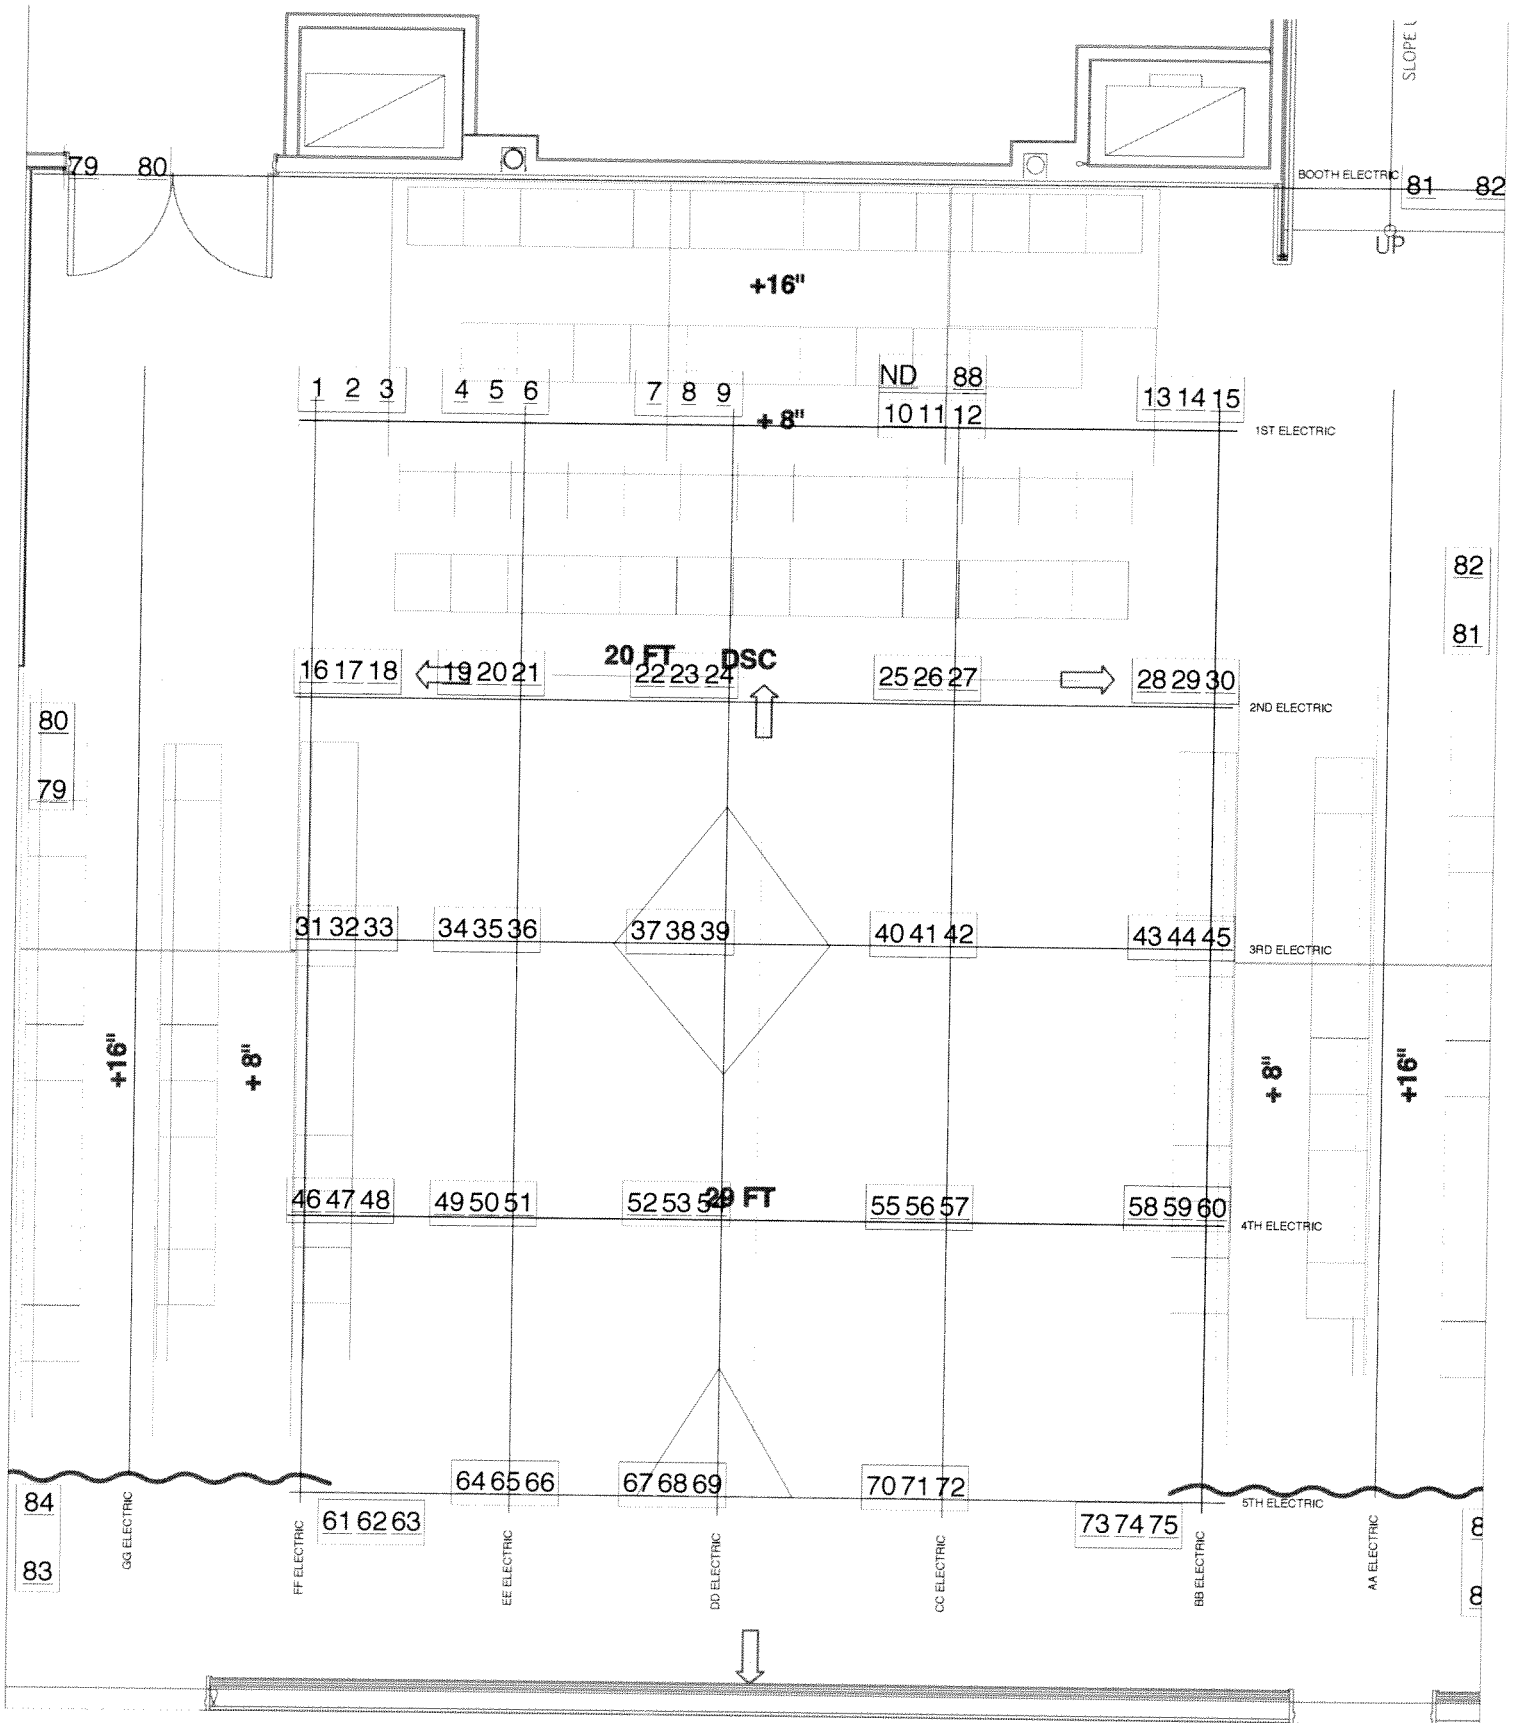

General Notes
1. 1 2.4kW Dimmer per circuit

3

Eyde Second Space: Light Positions and Circuits
Scale: 3/16"=1'