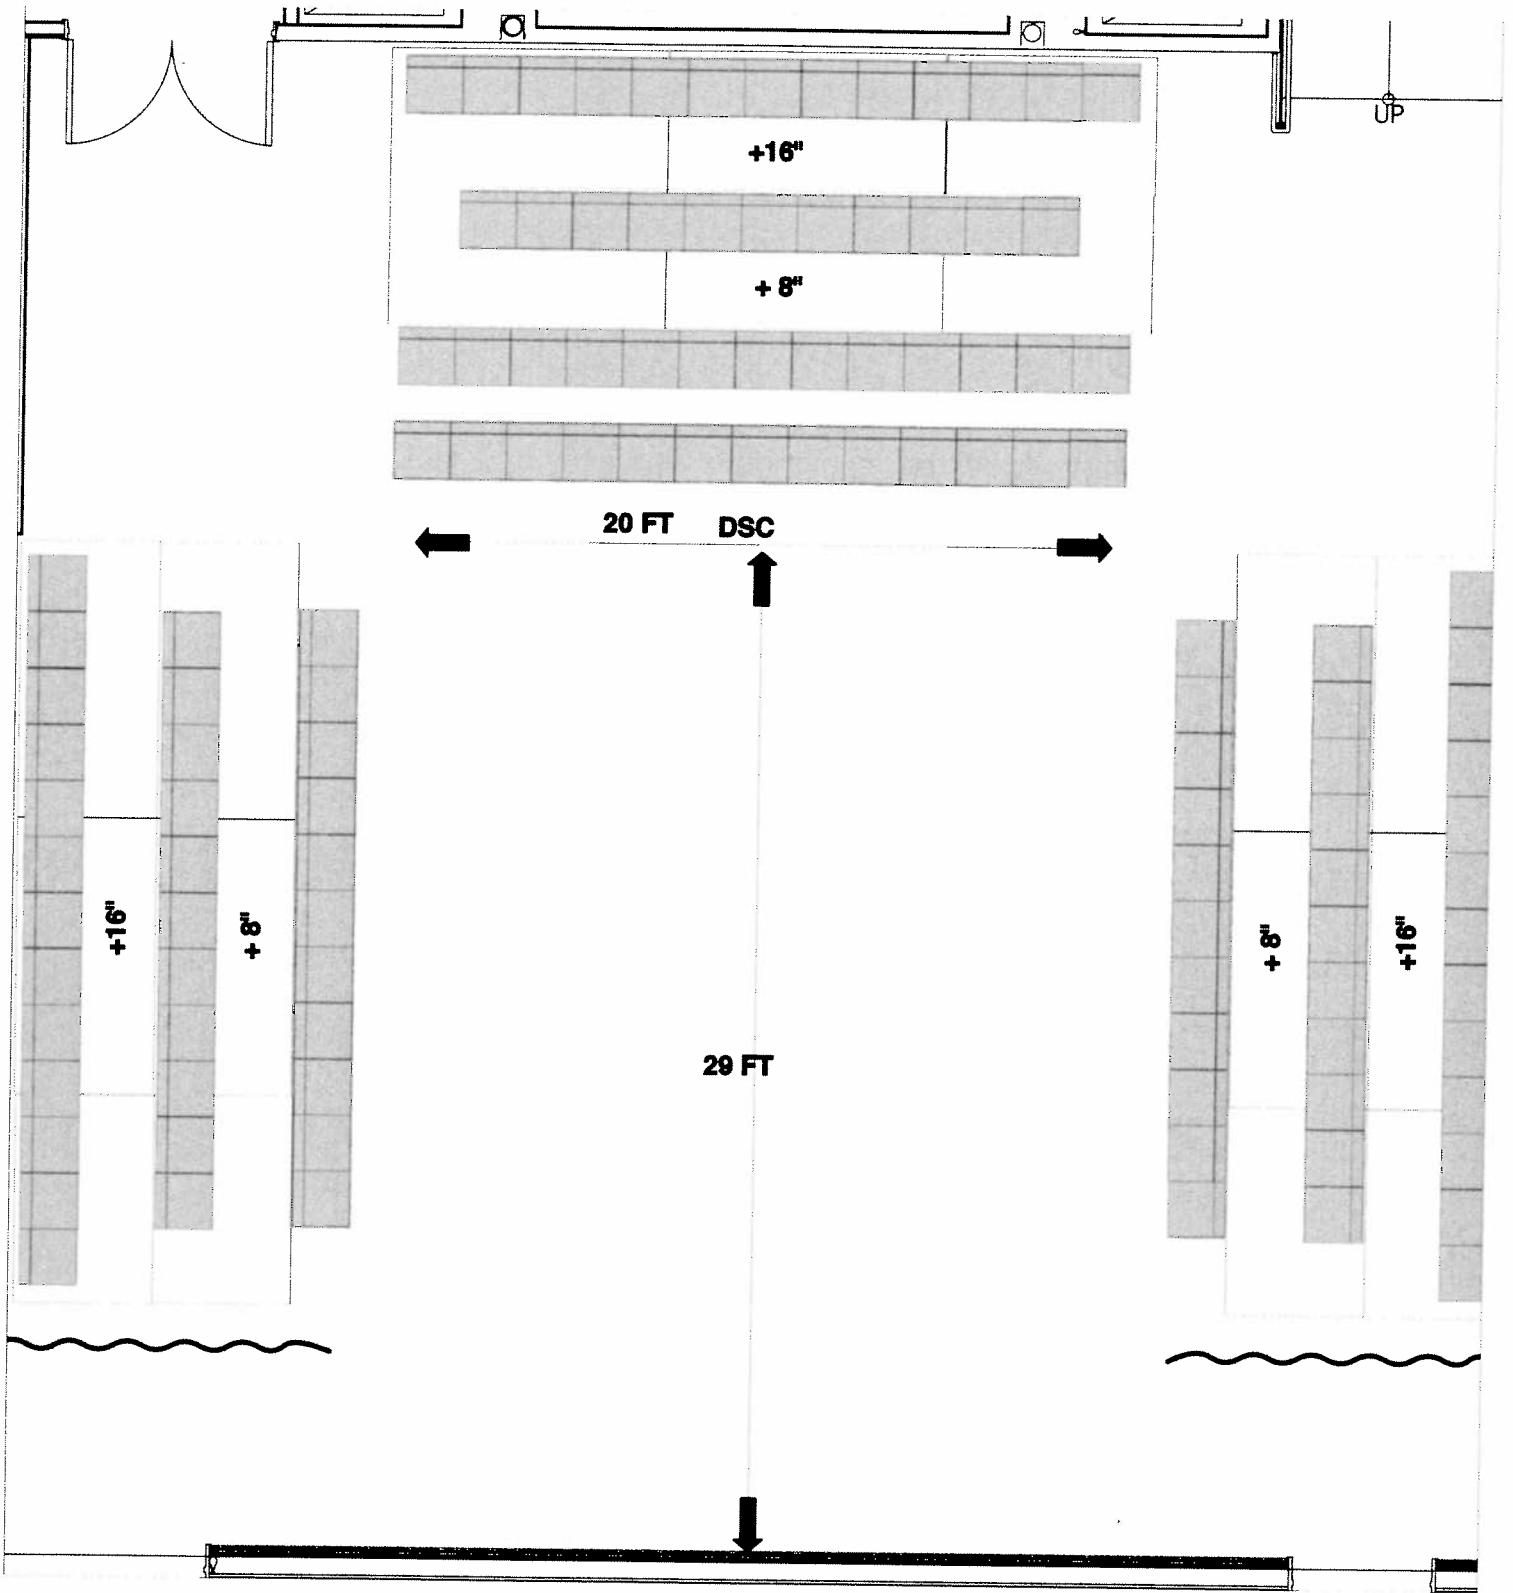

THE EDYE SECOND SPACE

10/15/11

The Edye is 43' x 43' empty (1,849 sq. ft.). There is no stage. Chairs are on the floor and on risers.

The performance area with platform risers for seating is 20'w x 31' 1" with ground row chairs and 25'w x 34' 1" with no chairs on floor.

For audio, we have an Allen & Heath board running crown amps over Renkis Hines speakers. It is set up to be very flexible, but there is no set up for surround sound, stereo only.

The podium's width is 1' 9-1/2" and its length is 3' 7". Banners can be affixed using painter' tape. The podium must be requested when an event is booked or it may not be available.

A 9' Baldwin piano is available for the room. The sound is good. Tuning is an additional \$100.

General Notes

1. The Maximum Occupancy for this space is 130, including patrons, artists and staff.

Eyde Second Space: Full Building View
 3/32"=1'

2

Eyde Second Space: Stage Plot
Scale: 3/16"=1'

General Notes
 1. 1 2.4kW Dimmer per circuit

3

Eyde Second Space: Light Positions and Circuits
 Scale: 3/16"=1'

Date: **10/5/11**
 File name: **Eyde Stage Plot (working).vwx**