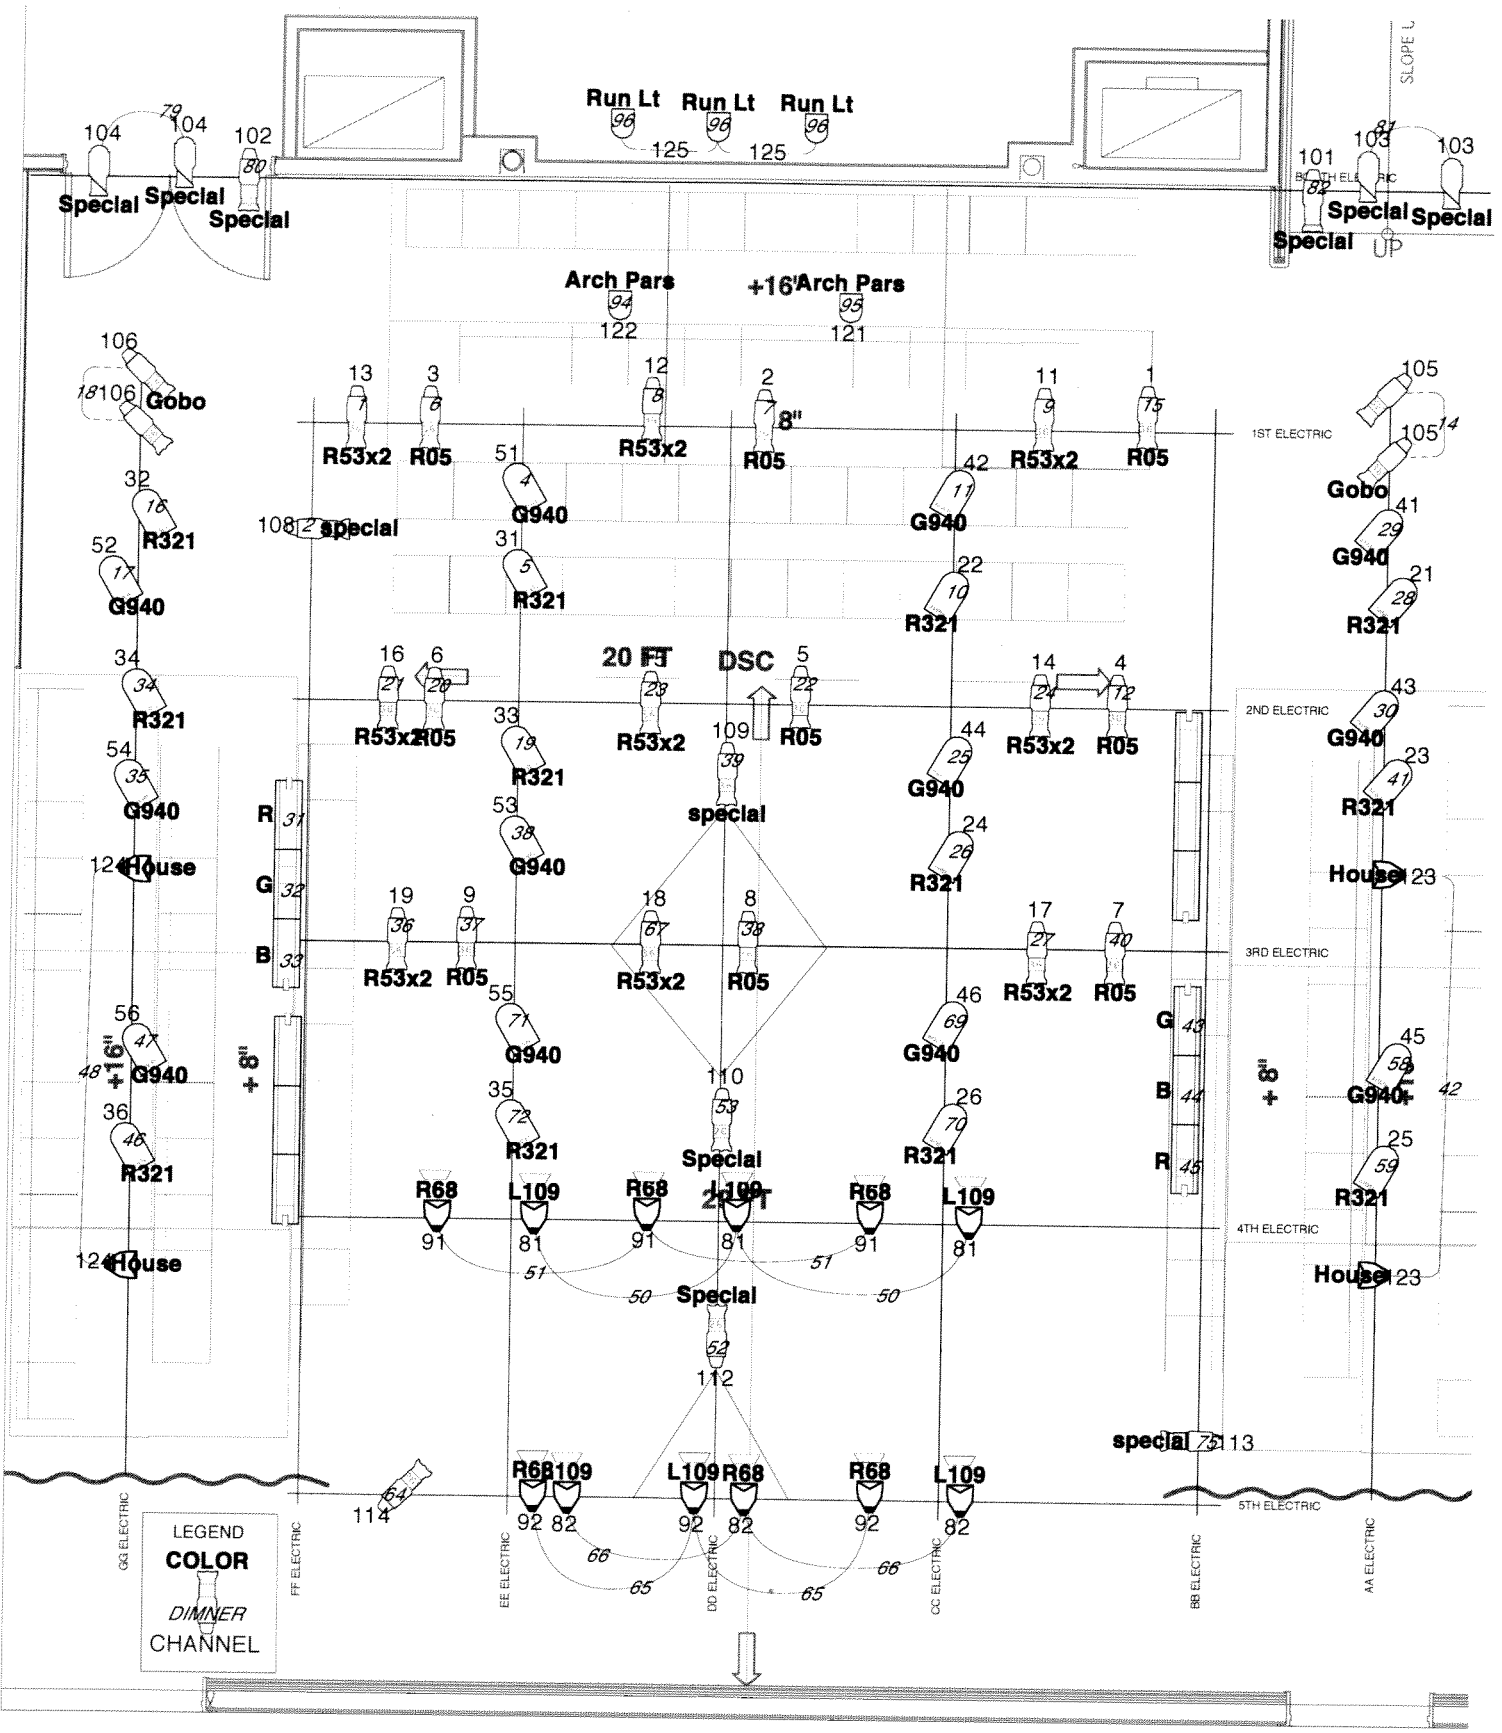

THE EDYE SECOND SPACE

10/15/11

The Edye is 43' x 43' empty (1,849 sq. ft.). There is no stage. Chairs are on the floor and on risers.

The performance area with platform risers for seating is 20'w x 31' 1" with ground row chairs and 25'w x 34' 1" with no chairs on floor.

We cannot stack platforms, but we do have legs that are one step higher so we can go to three levels of seating.

There is a control booth for lights, sound and AV.

The projection screen is 8' 6" tall x 11' wide and can be operated from the booth. With the bottom of the screen at about 7' above the floor, there should not be sightline issues. The projector is a Sanyo PLC XP50/L.

For audio, we have an Allen & Heath board running crown amps over Renkis Hines speakers. It is set up to be very flexible, but there is no set up for surround sound, stereo only.

The podium's width is 1' 9-1/2" and its length is 3' 7". Banners can be affixed using painter' tape. The podium must be requested when an event is booked or it may not be available.

2

Eyde Second Space: Stage Plot
Scale: 3/16"=1'

General Notes
 1. 1 2.4kW Dimmer per circuit

3

Eyde Second Space: Light Positions and Circuits
 Scale: 3/16"=1'

Date: **10/5/11**
 File name: **Eyde Stage Plot (working).vwx**